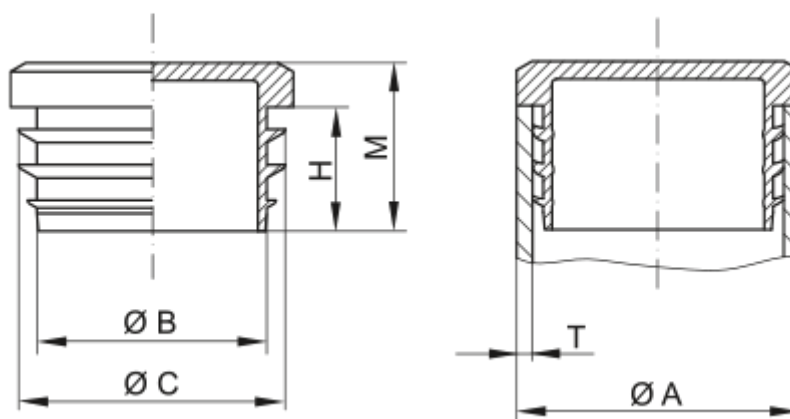

Article number: 59GPN320GL3212

Description: KLEE Finned plugs GPN 320 - 32 (Wall thickness 1-2)

## Measures

---

A = 32

B = 26

C = 30.5

H = 14

M = 19

T = 1-2